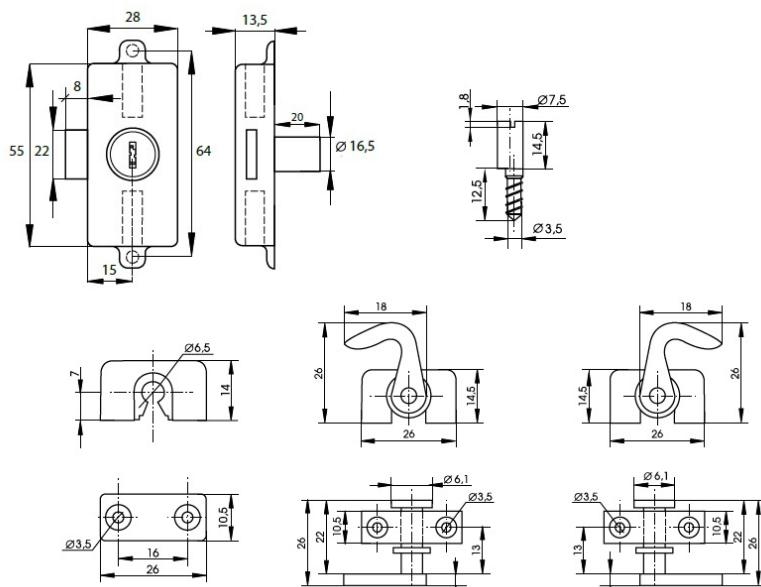

## Description:

Rotary Bar Lock H-922,  $\varnothing 16,5 \times 20$ mm, RH, NPL, CK SISO, With Accessories But No Bar

## Item number:

14.05.284-0

Units	Box	Carton	HS Code	Barcode
Pcs.	10	100	8301300000	
				5704866043182